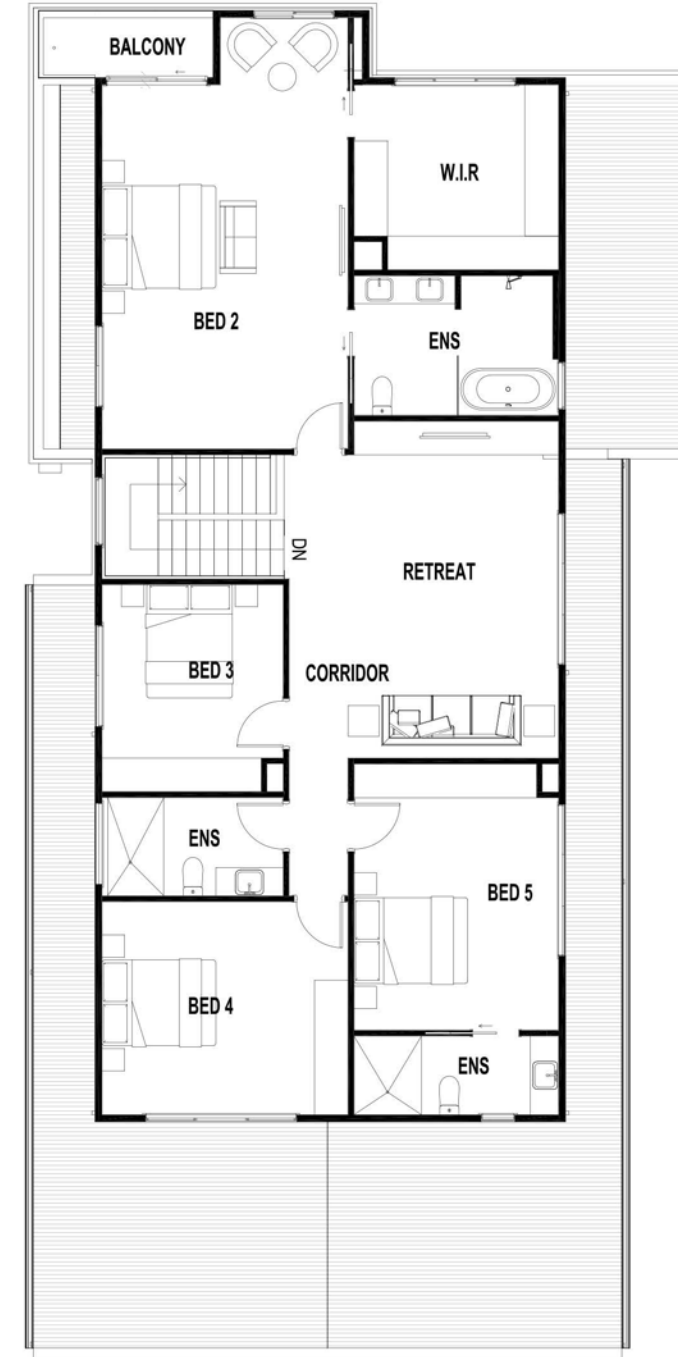

# PROVINCIAL

5  5  1  2 

Total Floor Area: 420m2 approx.

Minimum Block Width: 13.5m

GROUND FLOOR

FIRST FLOOR

**AURO AZUKI.**

NOTE: All information displayed is for general purposes only and is subject to change & availability. All images and drawings are conceptual in nature and are for marketing purposes only. Furniture is not included. AURO AZUKI make no warranties or representations as to the completeness or accuracy of this information. NOT TO SCALE